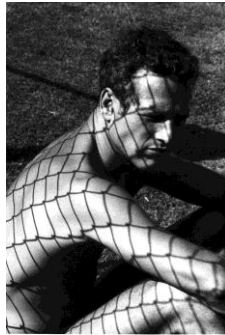

04

Dennis Hopper (1936-2010)

Paul Newman

1964

Gelatina de bromuro de plata

60,9 x 40,6 cm

© The Dennis Hopper Art Trust

Cortesía of The Dennis Hopper Art Trust

04

Dennis Hopper (1936-2010)

Paul Newman

1964

Silver Gelatin Print

60.9 x 40.6 cm

© The Dennis Hopper Art Trust

Courtesy of The Dennis Hopper Art Trust

05

Dennis Hopper (1936-2010)

Sala de estar en 1712 (dos vistas)

Los Angeles, 1965

Gelatina de bromuro de plata

60,9 x 40,6 cm

© The Dennis Hopper Art Trust

Cortesía of The Dennis Hopper Art Trust

05

Dennis Hopper (1936-2010)

Living Room at 1712 (two views)

Los Angeles, 1965

Silver Gelatin Print

60.9 x 40.6 cm

© The Dennis Hopper Art Trust

Courtesy The Dennis Hopper Art Trust

06

Dennis Hopper (1936-2010)

Tuesday Weld

Los Angeles, 1965

Gelatina de bromuro de plata

40,6 x 60,9 cm

© The Dennis Hopper Art Trust

Cortesía of The Dennis Hopper Art Trust

06

Dennis Hopper (1936-2010)

Tuesday Weld

Los Angeles, 1965

Silver Gelatin Print

40.6 x 60.9 cm

© The Dennis Hopper Art Trust

Courtesy The Dennis Hopper Art Trust